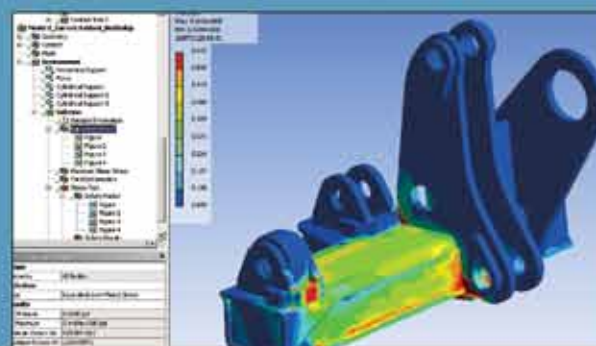

FEA Analysis

CWS INDUSTRIES (MFG) CORP.

Surrey Plant - Head Office:

19490 - 92nd Avenue
Surrey, British Columbia
Canada V4N 4G7

Tel: 604.888.9008
Fax: 604.888.9006

Edmonton Plant:

7622 - 18th Street
Edmonton, Alberta
Canada T6P 1Y6

Tel: 780.469.9185
Fax: 780.469.9256

Email:

sales@cwsindustries.com

Toll Free Surrey:

800.661.9008

Toll Free Edmonton:

888.848.8288

www.cwsindustries.com

CWS now offers **Repair and Maintenance Services** to you. With our extensive background in **Heavy Equipment Attachment** design and manufacturing; and plants in Edmonton, AB and Surrey, BC, we are conveniently positioned to service your needs in a timely and professional manner.

- On-site /In-shop Inspections and Detailed Estimates Prior to Work
- Professional Engineers and Design Technologists
  - AutoCAD
  - Inventor (3D)
  - FEA (Finite Element Analysis)
- Experienced - Ticketed Work Force
  - Fitters
  - Welders
  - Machinists