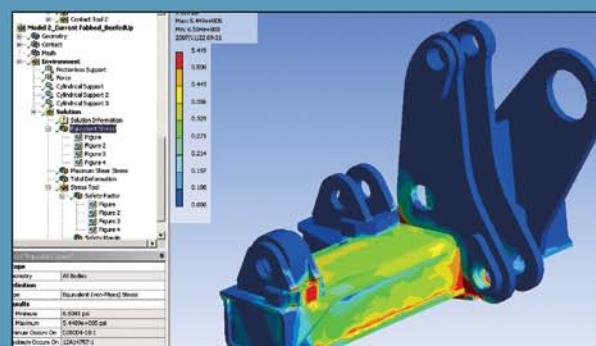

Facilities

Surrey Plant - Head Office • 40,000 sq. ft. capacity

Edmonton Plant • 36,000 sq. ft. capacity

CWS INDUSTRIES (MFG) CORP.

REPAIR AND MAINTENANCE SERVICES

Heavy Equipment Repairs

Engineering

FEA Analysis