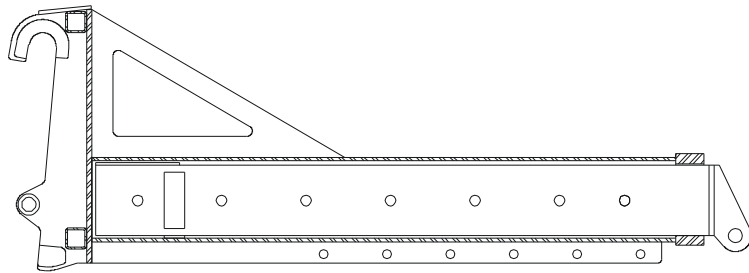

## Extendable Jib Boom features:

High strength tubular steel construction

- For reaching material handling applications
- Manually adjustable from 7 ½ to 13 ½ ft
- Ideal for handling large pipes and awkward loads
- Available with pin-type or quick change lugging